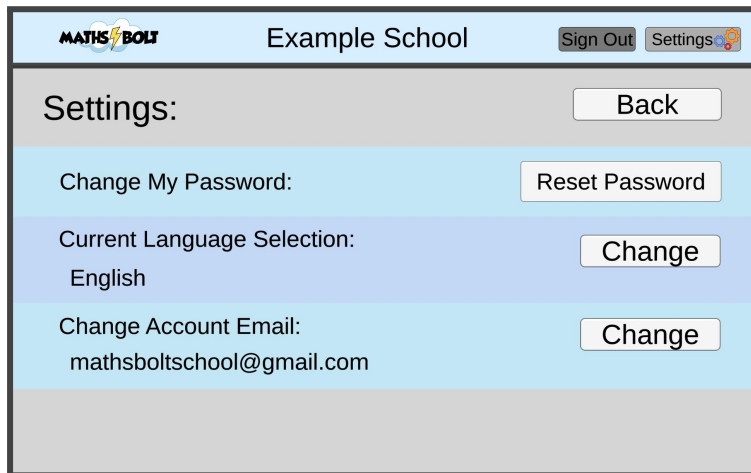

4). Language Selection: If you wish to change the language from English to Irish you can do so in settings.

The next time you log in the dashboard will be displayed in your chosen language. When students play the games they will also be in your chosen language.