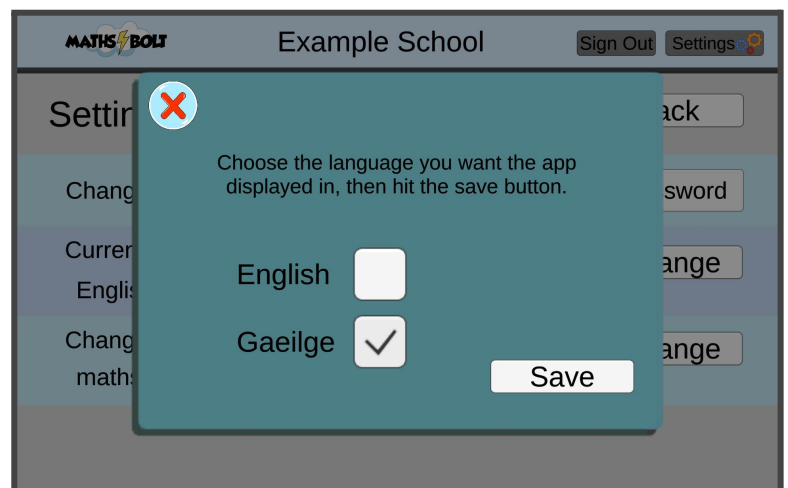

4). Language Selection: If you wish to change the language from English to Irish you can do so in settings.

The next time you log in the dashboard will be displayed in your chosen language. When students play the games they will also be in your chosen language.